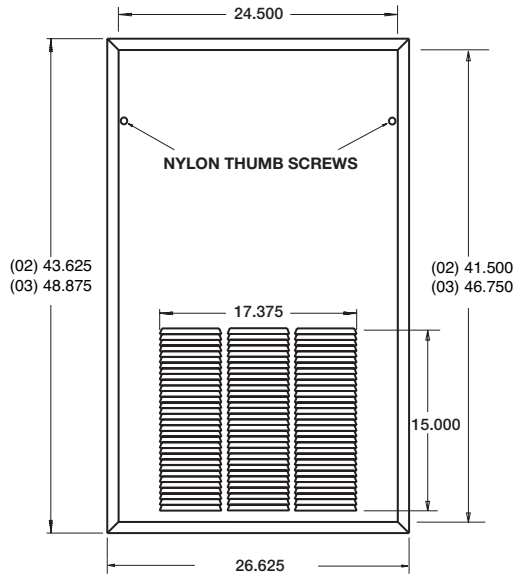

PICTURE FRAME

Optional "Picture Frame" Wall Panel Door Wall Mount Design: "02" & "03" SERIES

All Technical Specifications Subject to Change Without Notice.

Spec.PICT.-010101

SunThermTM
HEATING PRODUCTS

For more information contact Customer Service at
(817) 624-0820 or your SunTherm Representative.