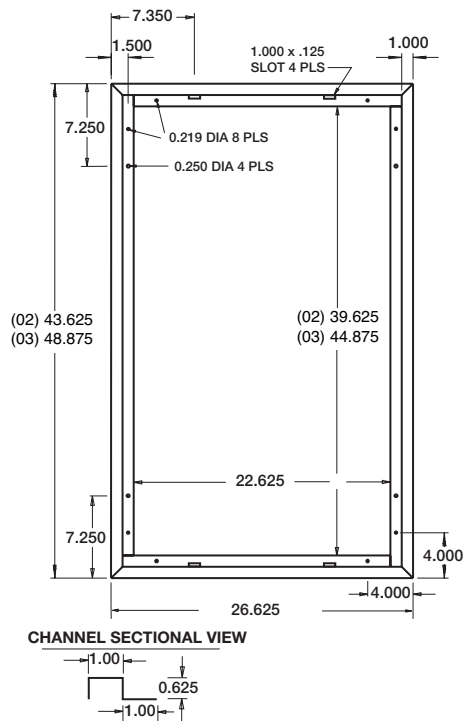

PICTURE FRAME

Optional "Picture Frame" Wall Panel Door Wall Mount Design: "02" & "03" SERIES

All Technical Specifications Subject to Change Without Notice.

Spec.PICT.-010101

SunThermTM
HEATING PRODUCTS

For more information contact Customer Service at
(817) 624-0820 or your SunTherm Representative.